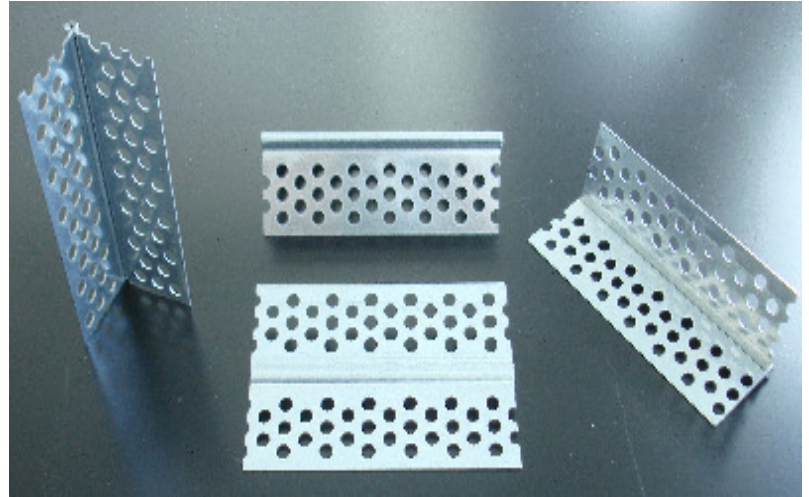

**EUROPEAN TEST APPROVAL**

**CE EN 13964 : 2007 - EN 14195 : 2005**

**NUOVO  
NEW**

**Type PARVAR  
PERFORATED CORNER PROFILE  
TO OBTAIN ALL VARIABLE ANGLES  
FOR GYPSUM BOARD**

**STEEL GALVANIZED mm.0,6  
LENGTH mm.3000**