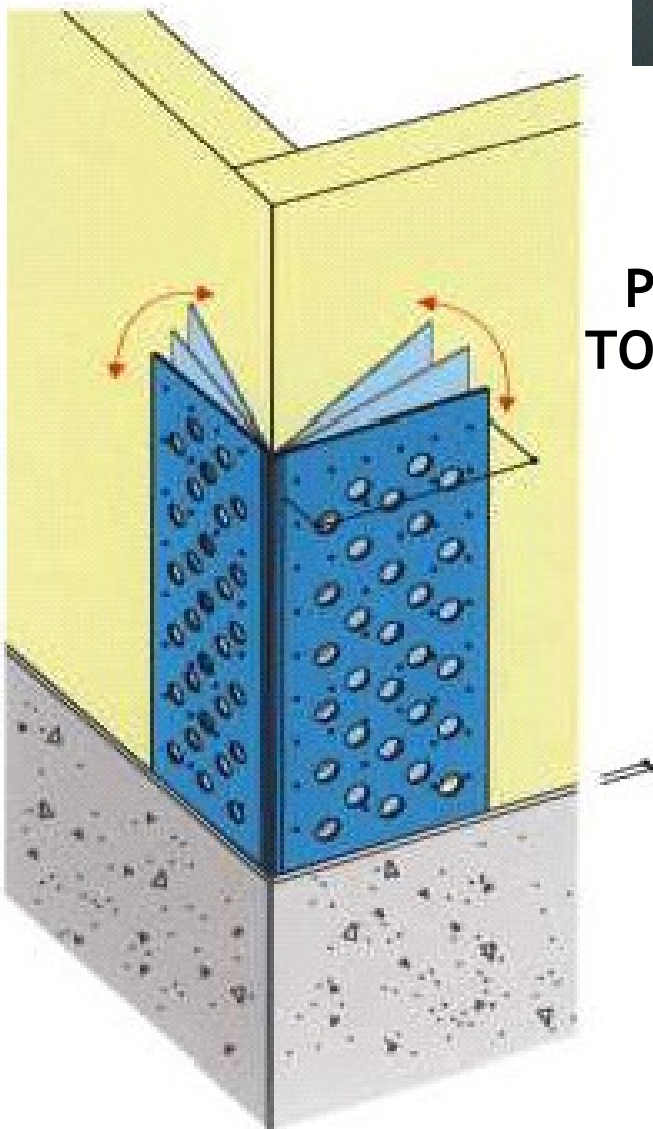

**EUROPEAN TEST APPROVAL**

**CE EN 13964 : 2007 - EN 14195 : 2005**

**NUOVO  
NEW**

**Type PARVAR  
PERFORATED CORNER PROFILE  
TO OBTAIN ALL VARIABLE ANGLES  
FOR GYPSUM BOARD**

**STEEL GALVANIZED mm.0,6  
LENGTH mm.3000**