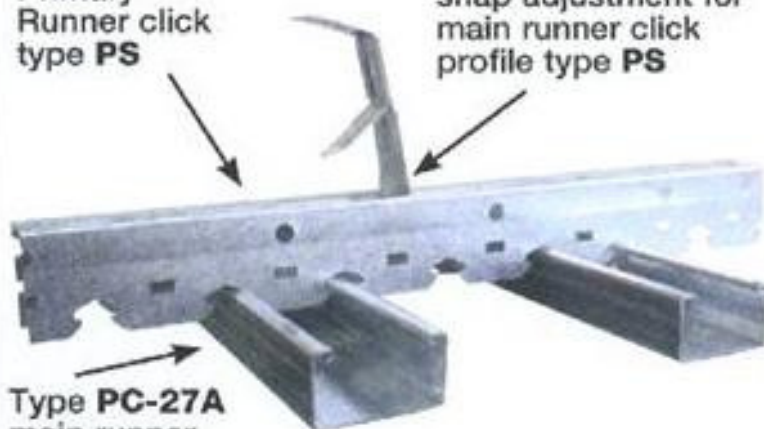

**GYPSUM BOARD
"K" CEILINGS KIT**

PS

PC-27A

GPS

Primary
Runner click
type **PS**

Type **GPS** metal
snap adjustment for
main runner click
profile type **PS**

Type **PC-27A**
main runner