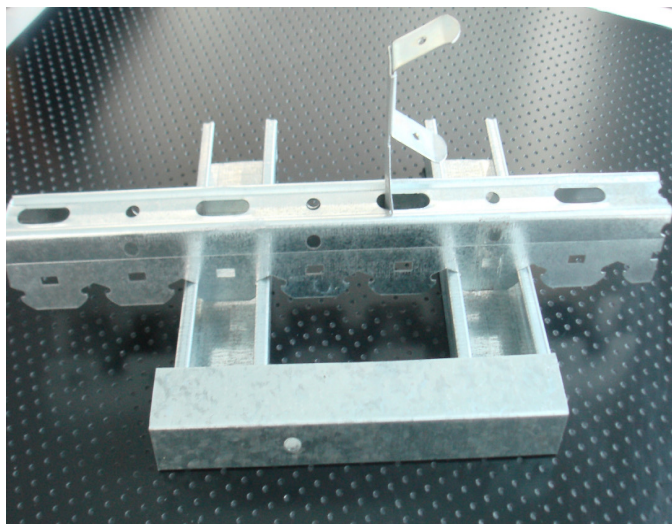

Art. **GPS**

**Metal snap adjustment for suspension of main runner click
profile type PS**

**GYPSUM BOARD
"K" CEILINGS KIT**

PS

PC-27A

GPS

Primary
Runner click
type **PS**

Type **GPS** metal
snap adjustment for
main runner click
profile type **PS**