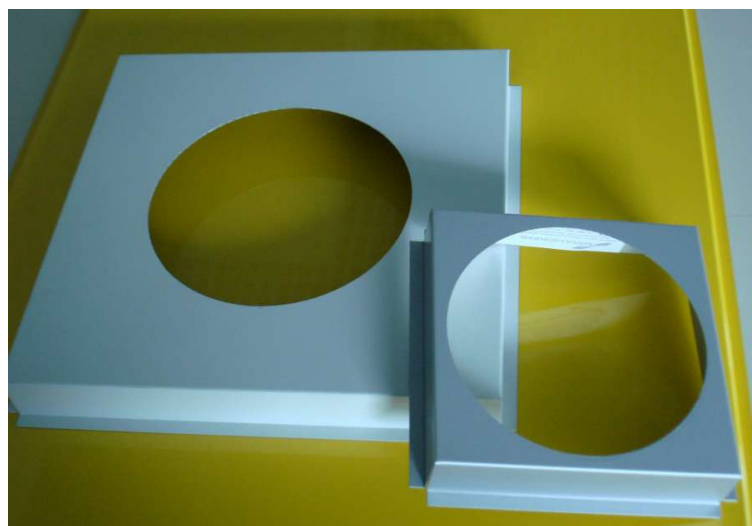

**EN 13964 : 2007 - EN 14195 : 2005**

**Type ADGR  
ADAPTER SPOTLIGHTS  
FOR OPEN CELL CEILINGS  
PREPAINTED ALUMINIUM  
(DIMENSION HOLE OR DIAMETER  
UPON CUSTOMER REQUEST)**

Stabilimento ed Amministrazione - Head office and factory: