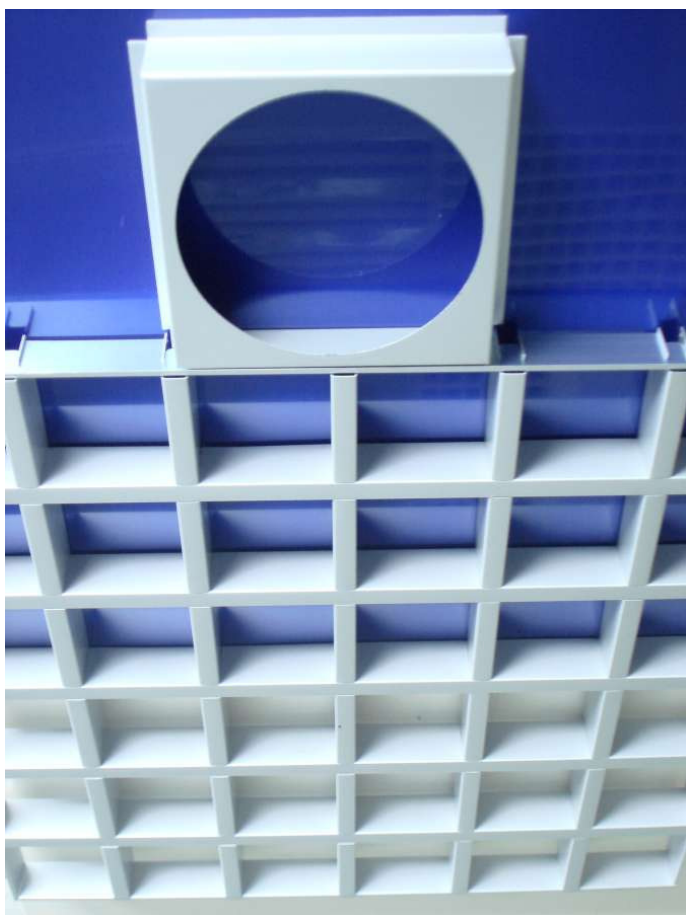

**EN 13964 : 2007 - EN 14195 : 2005**

**Type ADGR  
ADAPTER SPOTLIGHTS  
FOR OPEN CELL CEILINGS  
PREPAINTED ALUMINIUM  
(DIMENSION HOLE OR DIAMETER  
UPON CUSTOMER REQUEST)**

Stabilimento ed Amministrazione - Head office and factory: