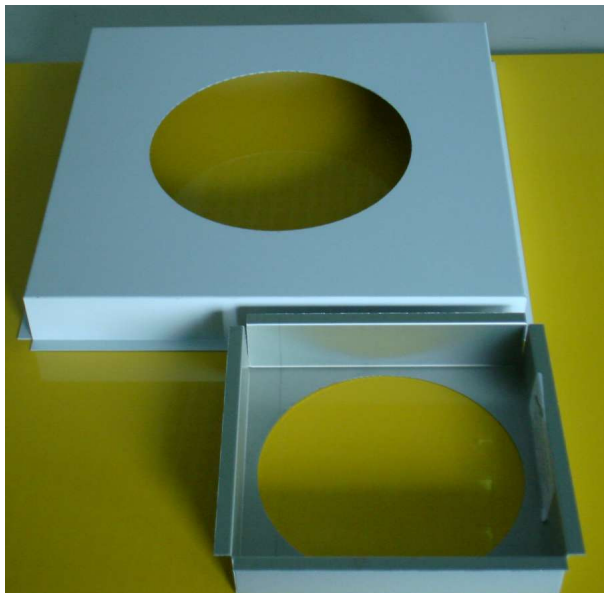

**EN 13964 : 2007 - EN 14195 : 2005**

**Type ADGR  
ADAPTER SPOTLIGHTS  
FOR OPEN CELL CEILINGS  
PREPAINTED ALUMINIUM  
(DIMENSION HOLE OR DIAMETER  
UPON CUSTOMER REQUEST)**

Stabilimento ed Amministrazione - Head office and factory: